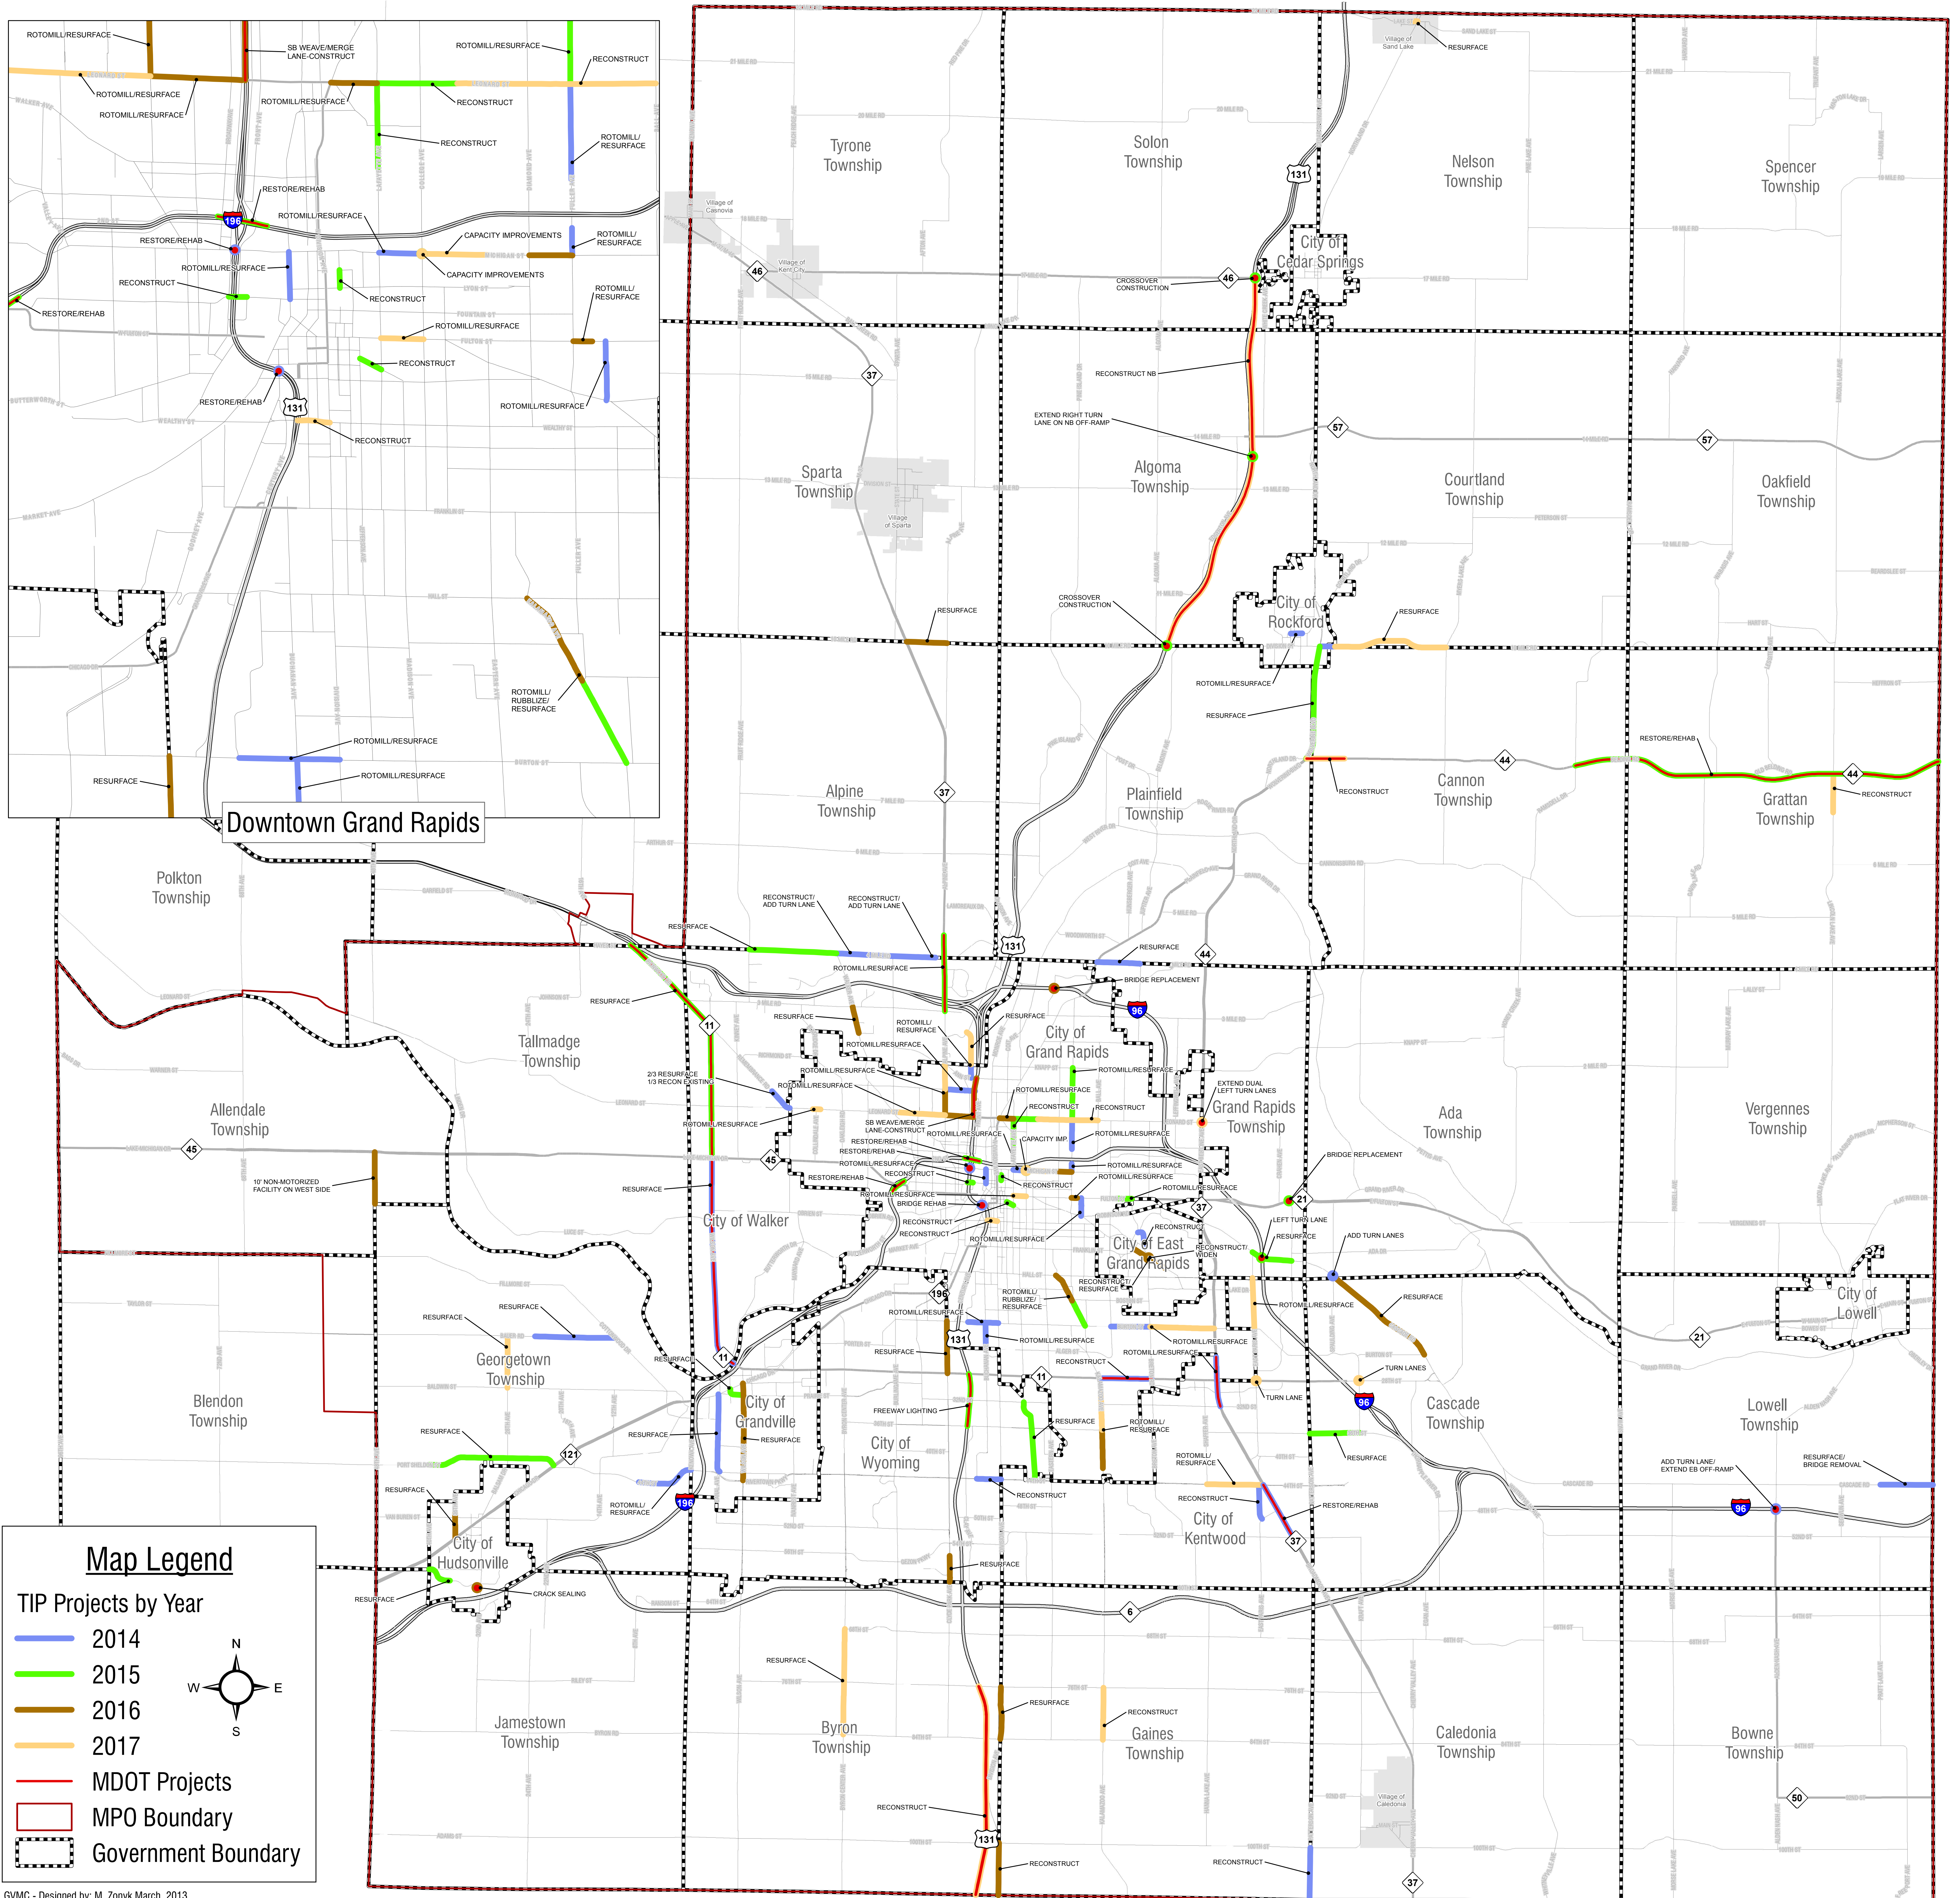

Transportation Improvement Program Projects 2014-2017 (Draft)

Downtown Grand Rapids

Map Legend

TIP Projects by Year

- 2014
- 2015
- 2016
- 2017

— MDOT Projects

MPO Boundary

Government Boundary